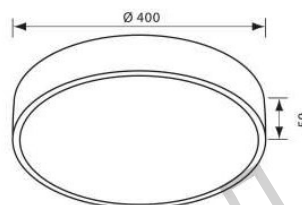

3000K: 2400LM
4000K: 2600LM
6400K: 2800LM

3000K: 2400LM
4000K: 2600LM
6400K: 2800LM