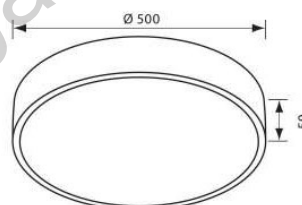

LED

LUKA LED 35W CCT

3000K: 2400LM
4000K: 2600LM
6400K: 2800LM

3000K: 2400LM
4000K: 2600LM
6400K: 2800LM

LUKA LED 45W CCT

3000K: 3100LM
4000K: 3500LM
6400K: 3300LM

3000K: 3600LM
4000K: 4100LM
6400K: 3700LM

- 230V
- 50/60Hz
- IP 20
- 25000 [h]
- 150 [°]
- Ra ≥80
- House icon
- Upward arrow icon
- Recycling symbol
- Ground symbol
- Hg-free symbol
- CE